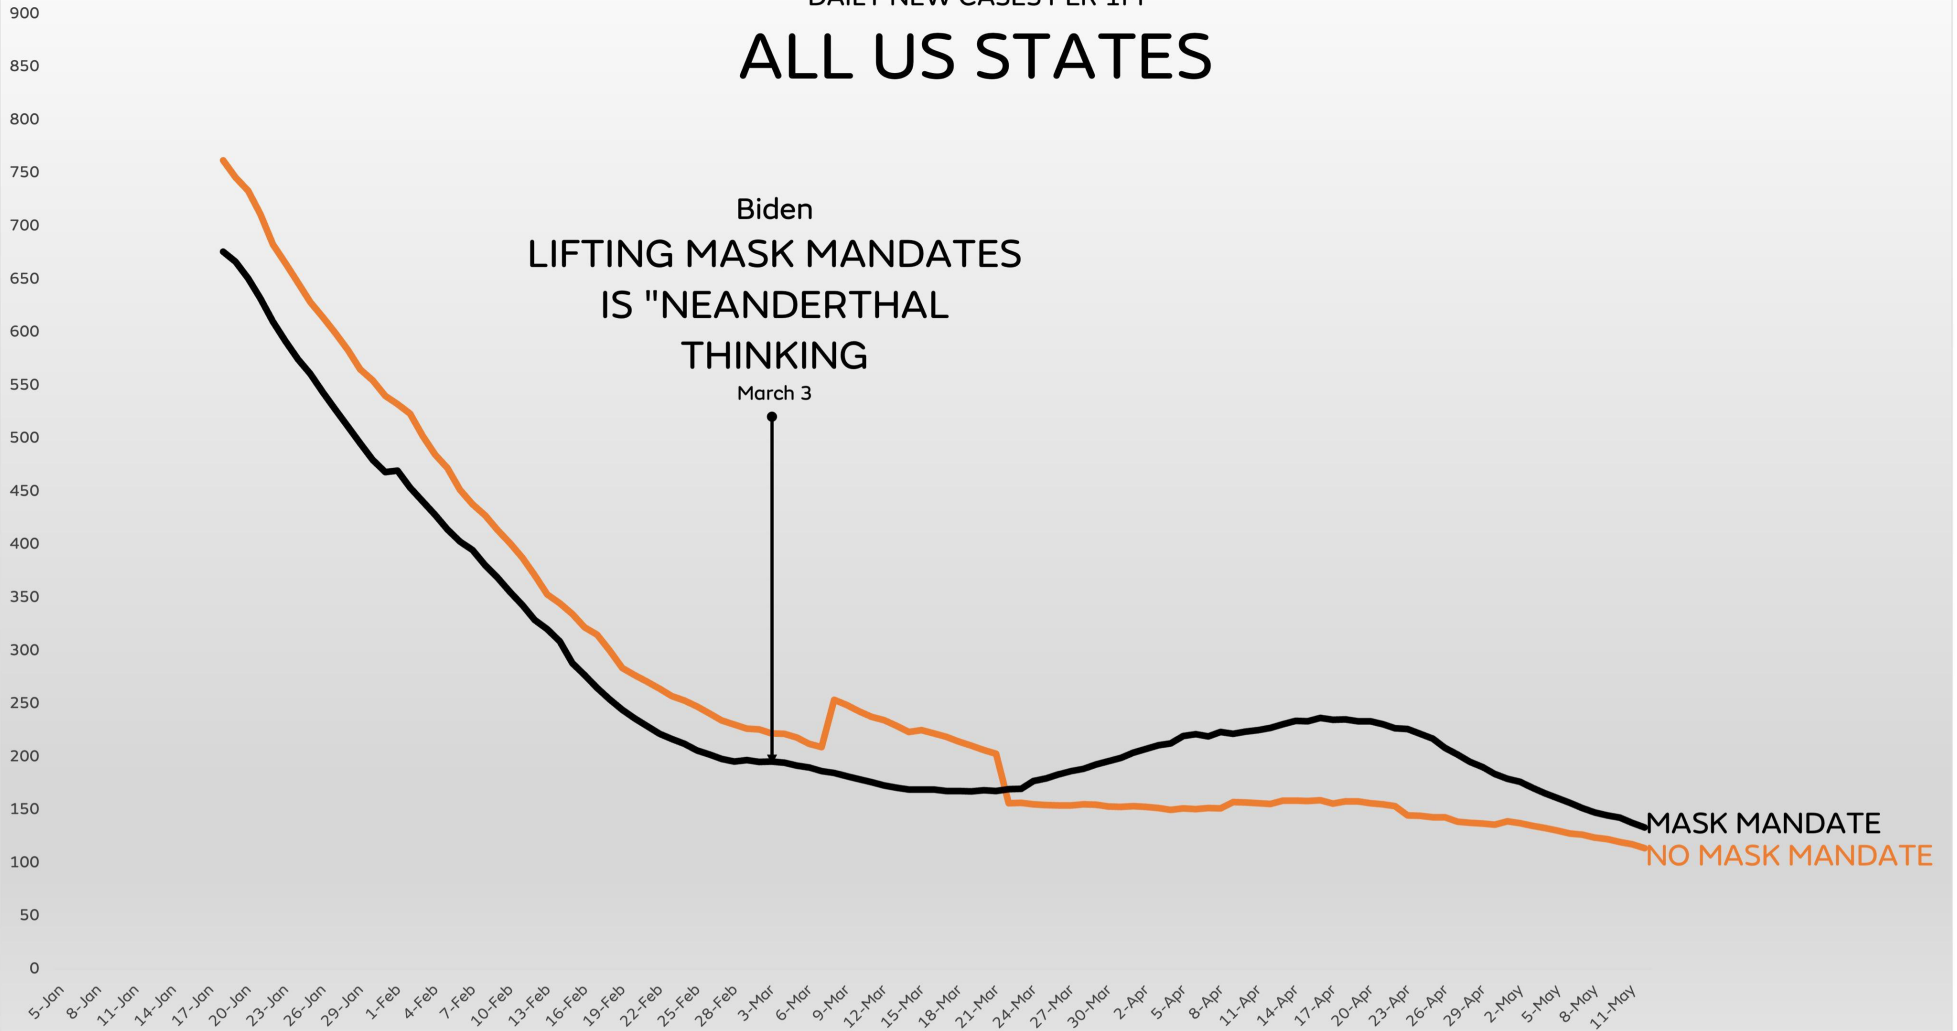

DAILY NEW CASES PER 1M
ALL US STATES

Source: <https://www.nytimes.com/interactive/2020/us/coronavirus-us-cases.html> - 14 Day Avg. / @ianmSC