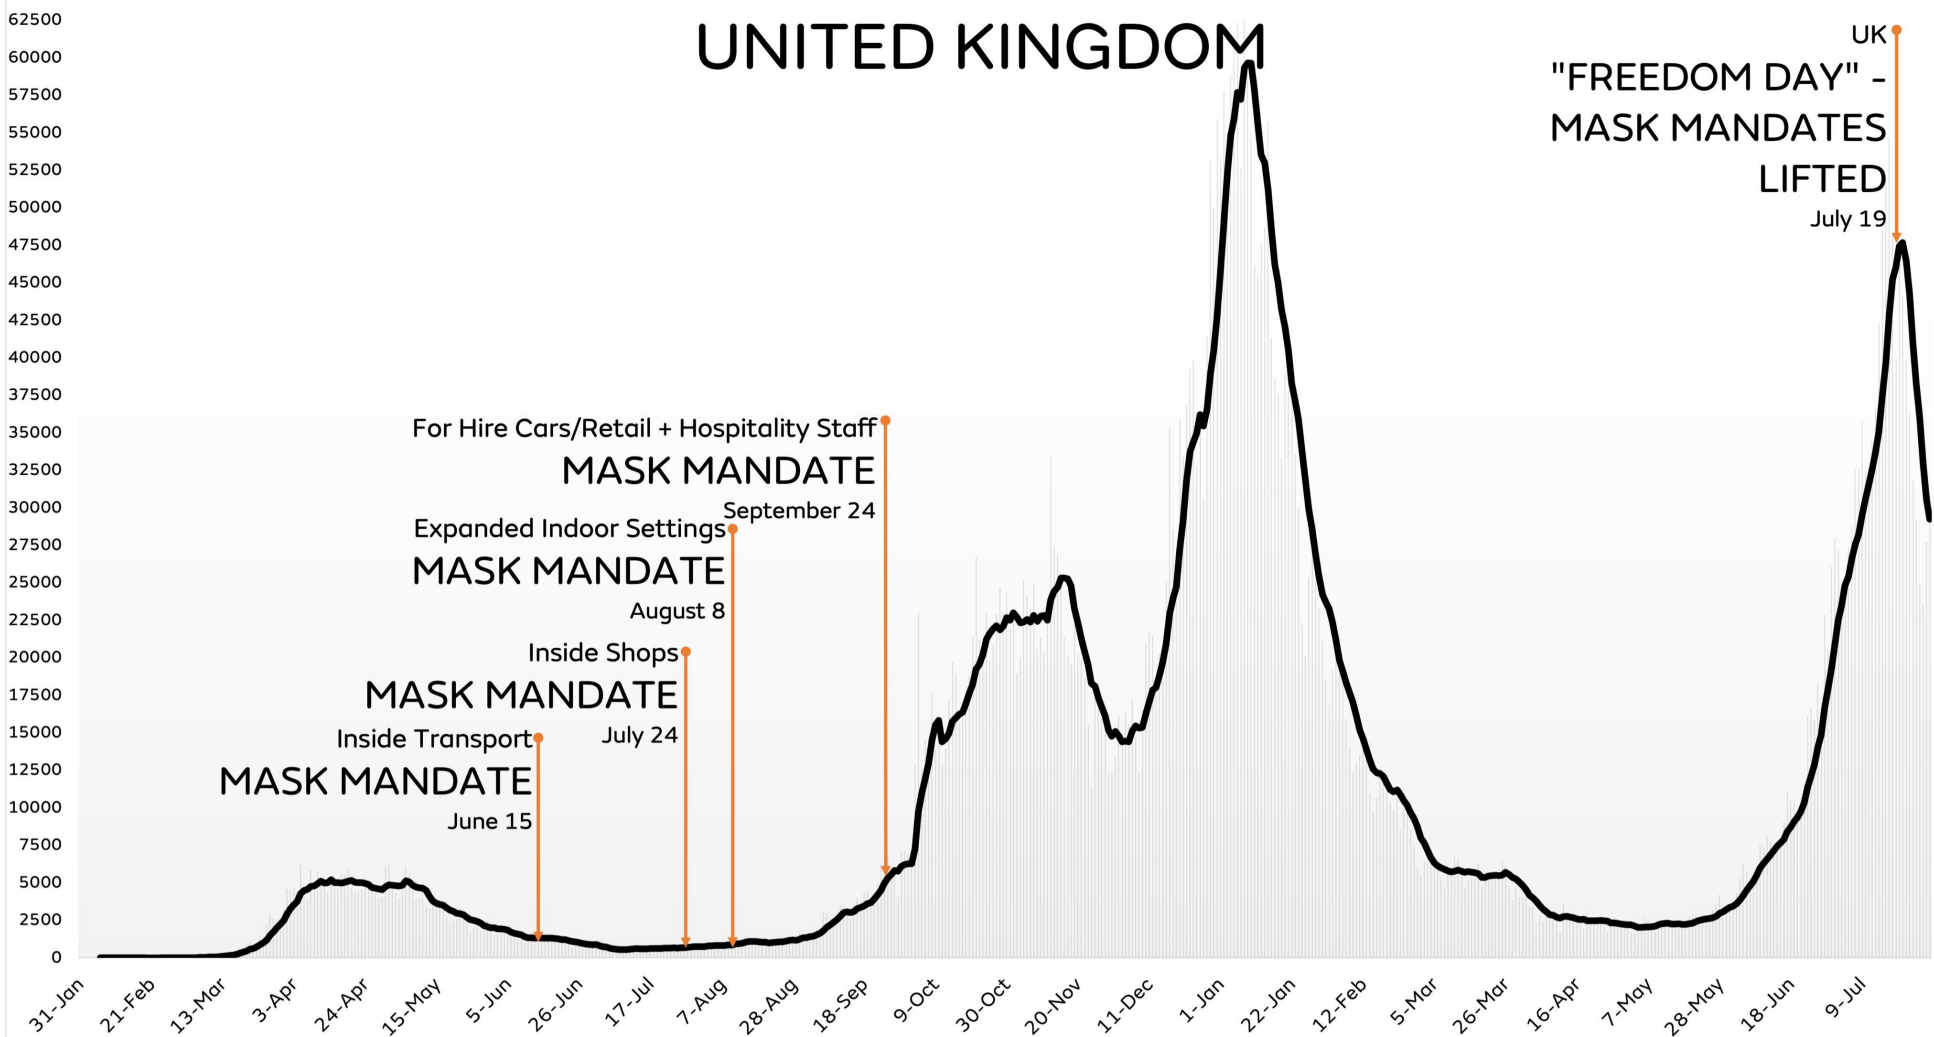

DAILY NEW CASES UNITED KINGDOM

Source: UK Government COVID-19 Data - 7 Day Avg. / @ianmSC