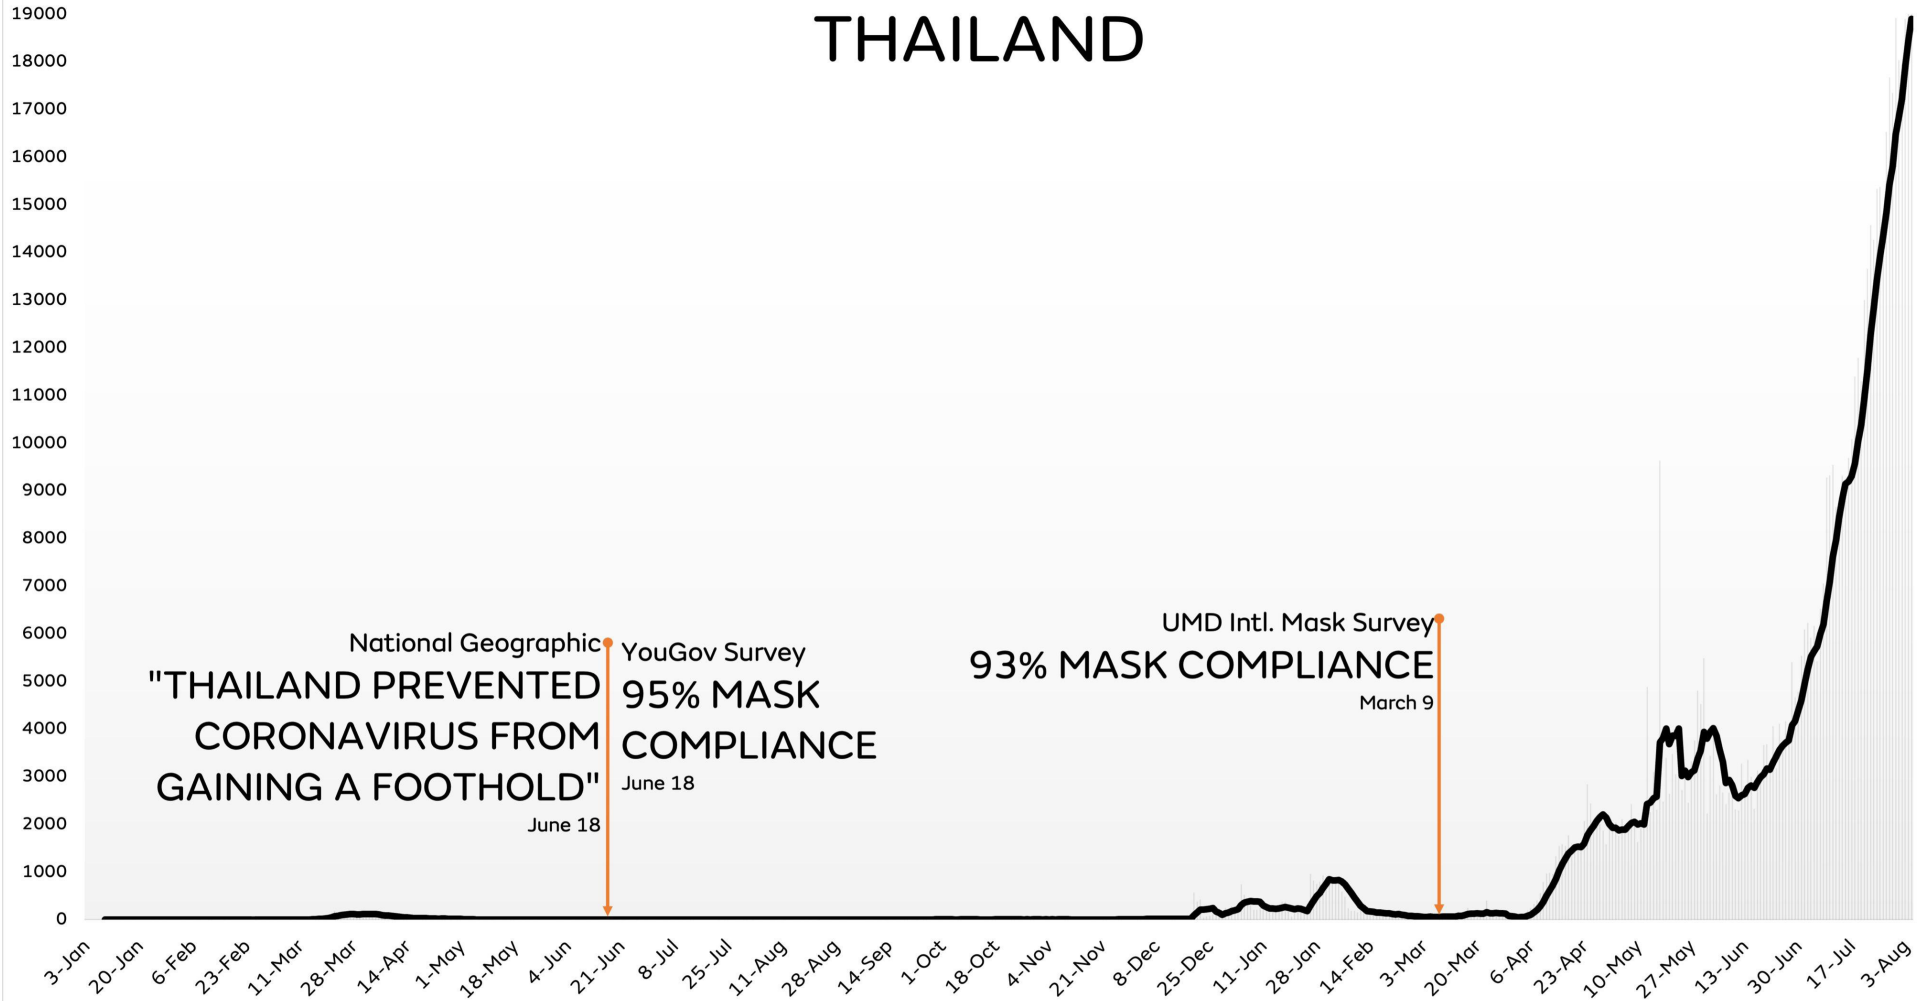

DAILY NEW CASES THAILAND

National Geographic
**"THAILAND PREVENTED
CORONAVIRUS FROM
GAINING A FOOTHOLD"**
June 18

YouGov Survey
**95% MASK
COMPLIANCE**
June 18

UMD Intl. Mask Survey
93% MASK COMPLIANCE
March 9

Source: World Health Organization COVID-19 Data / 7-Day Avg.