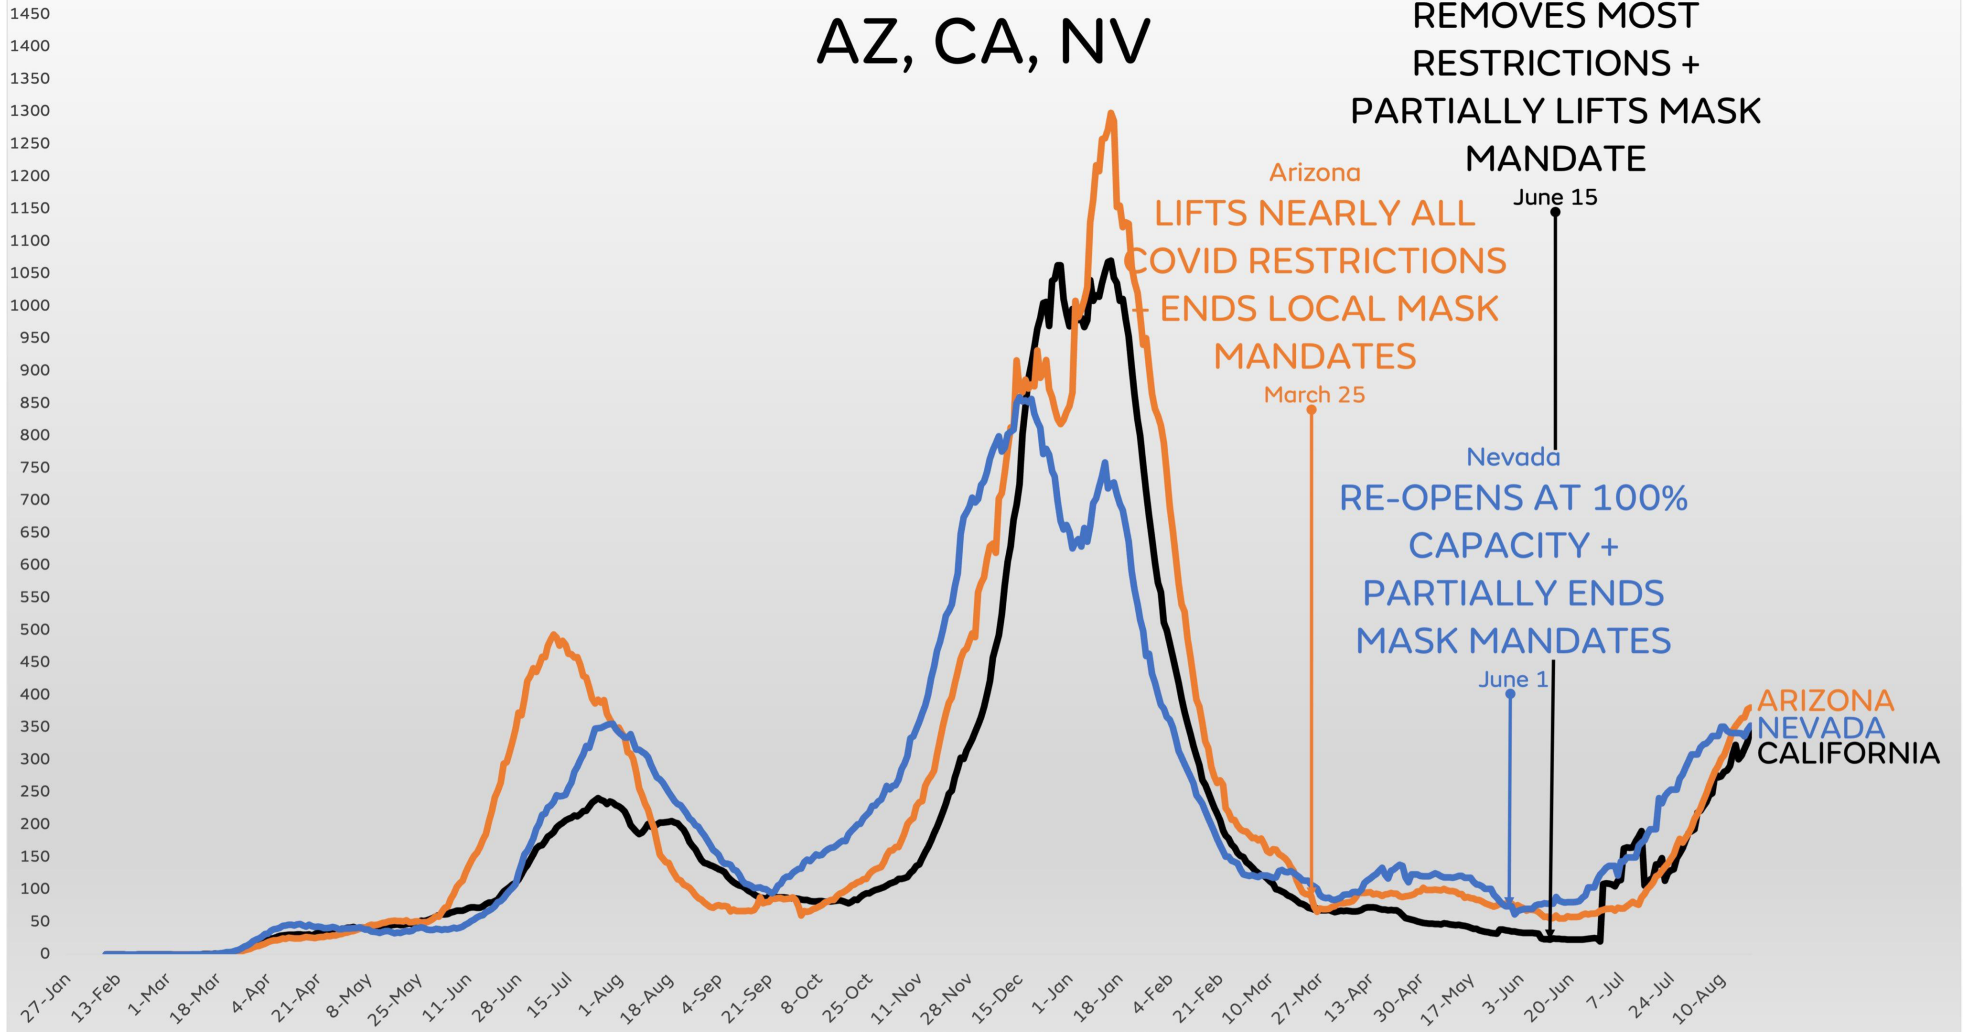

DAILY NEW CASES PER 1M

AZ, CA, NV

Source: NYTimes COVID-19 Data - 14 Day Avg. / @ianmSC